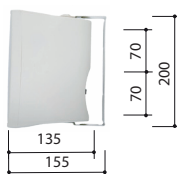

TECHNICAL SPECIFICATIONS

iPlay series

Crystal-clear sound, excellent quality and nice design you can find in one device, in iPlay series loudspeakers.

iPlay 4T and iPlay 5T have a build-in 100 V transformer with power adjustment. It sets the main iPlay series destination - background music reproduction in public address systems.

iPlay 6 is a powerful 90 W 8 Ω cabinet loudspeaker which is specially designed without any transformers to restore as precise sound as possible. All iPlay series loudspeakers have 8 Ω transformer taps which allow to use these loudspeakers in a small public address or home stereo systems. Careful assemblage and material quality are the reasons why you can use these loudspeakers in prominent places. U-bracket, white or black color, transformer with power adjustment, 8 Ω possibility and others loudspeakers' properties allow to adapt these loudspeakers to your environment very easy.