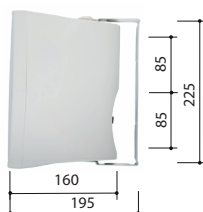

TECHNICAL SPECIFICATIONS

iPlay series

Crystal-clear sound, excellent quality and nice design you can find in one device, in iPlay series loudspeakers.

iPlay 4T and iPlay 5T have a build-in 100 V transformer with power adjustment. It sets the main iPlay series destination - background music reproduction in public address systems.

iPlay 6 is a powerful 90 W 8 Ω cabinet loudspeaker which is specially designed without any transformers to restore as precise sound as possible. All iPlay series loudspeakers have 8 Ω transformer taps which allow to use these loudspeakers in a small public address or home stereo systems. Careful assemblage and material quality are the reasons why you can use these loudspeakers in prominent places. U-bracket, white or black color, transformer with power adjustment, 8 Ω possibility and others loudspeakers' properties allow to adapt these loudspeakers to your environment very easy.