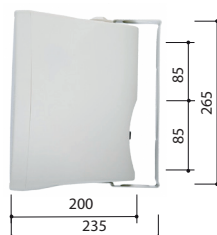

TECHNICAL SPECIFICATIONS

iPlay series

Crystal-clear sound, excellent quality and nice design you can find in one device, in iPlay series loudspeakers.

iPlay 4T and iPlay 5T have a build-in 100 V transformer with power adjustment. It sets the main iPlay series destination - background music reproduction in public address systems.

iPlay 6 is a powerful 90 W 8 Ω cabinet loudspeaker which is specially designed without any transformers to restore as precise sound as possible. All iPlay series loudspeakers have 8 Ω transformer taps which allow to use these loudspeakers in a small public address or home stereo systems. Careful assemblage and material quality are the reasons why you can use these loudspeakers in prominent places. U-bracket, white or black color, transformer with power adjustment, 8 Ω possibility and others loudspeakers' properties allow to adapt these loudspeakers to your environment very easy.